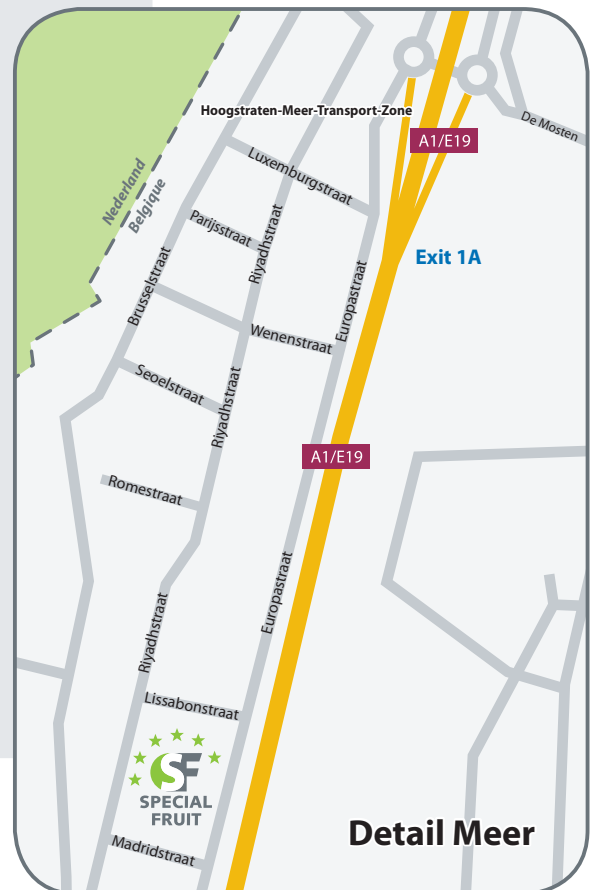

## Route plan

### Amsterdam - Meer

1. From Amsterdam follow the A27/E311 Utrecht/Breda for about 50 km
2. Continue on the A27/E311 and follow Gorinchem/Breda for about 55km
3. Take the exit Roosendaal/Antwerpen A58/E312
4. After about 6 km take the A16/E19 and follow Breda/Antwerpen
5. Take exit nr 14 and follow Hazeldonk / Transportzone Meer
6. Continue straight on and enter the Europastraat
7. At the roundabout straight ahead, still following Europastraat
8. For Specialfruit follow B and drive straight on till B7
9. After about 1500 mtrs you will see Special Fruit at your right