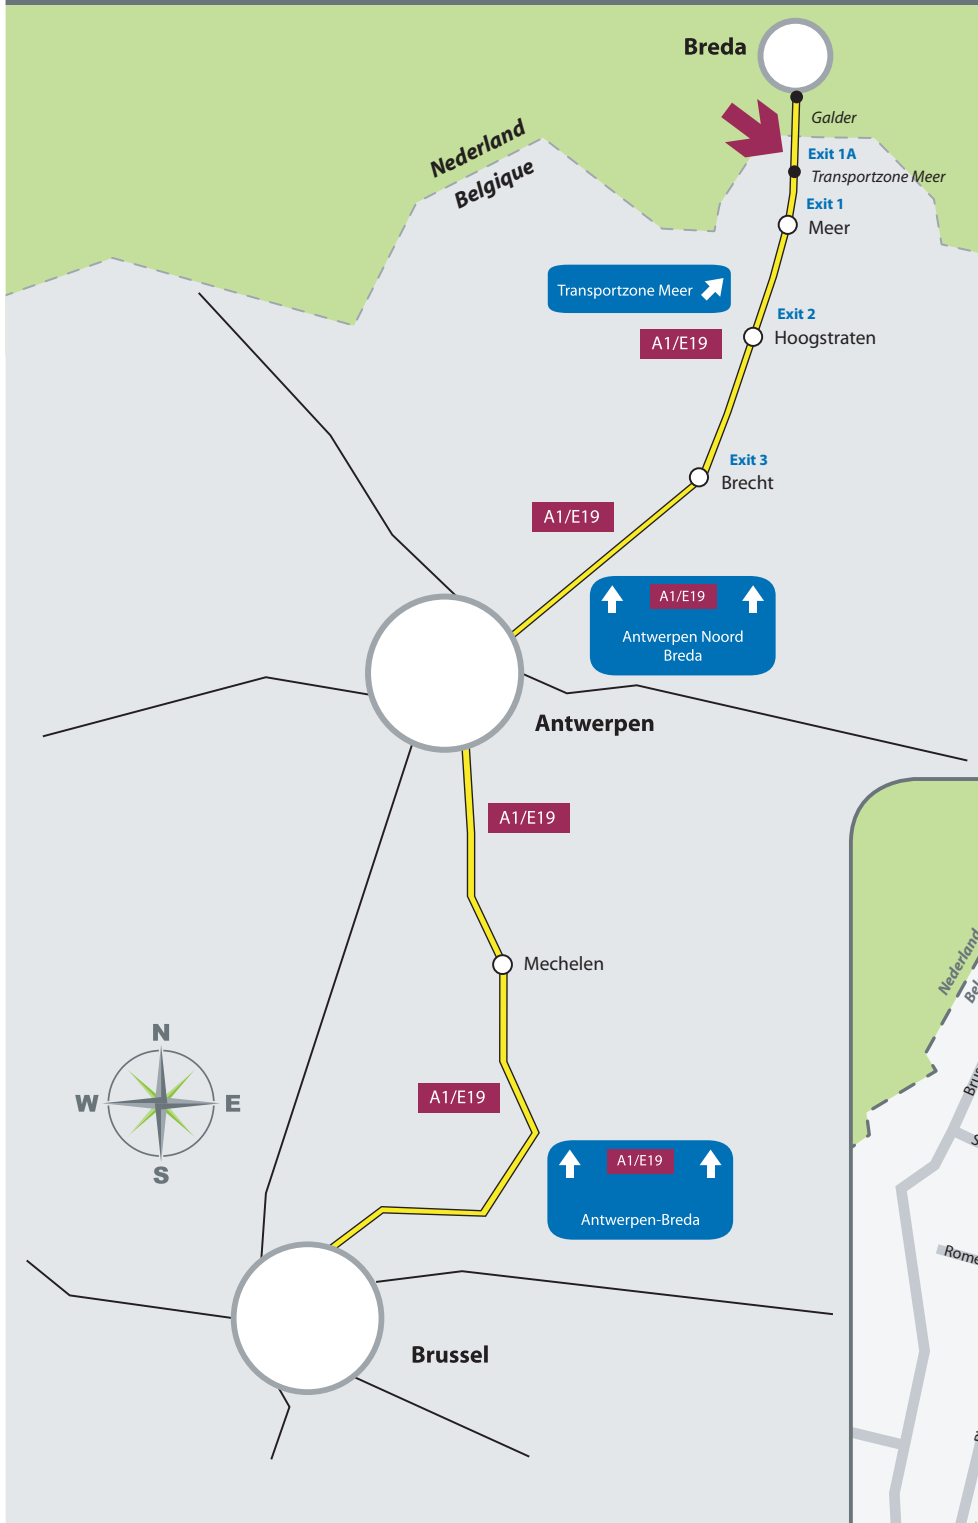

## Route plan

### Amsterdam - Meer

1. From Amsterdam follow the A27/E311 Utrecht/Breda for about 50 km
2. Continue on the A27/E311 and follow Gorinchem/Breda for about 55km
3. Take the exit Roosendaal/Antwerpen A58/E312
4. After about 6 km take the A16/E19 and follow Breda/Antwerpen
5. Take exit nr 14 and follow Hazeldonk / Transportzone Meer
6. Continue straight on and enter the Europastraat
7. At the roundabout straight ahead, still following Europastraat
8. For Specialfruit follow B and drive straight on till B7
9. After about 1500 mtrs you will see Special Fruit at your right