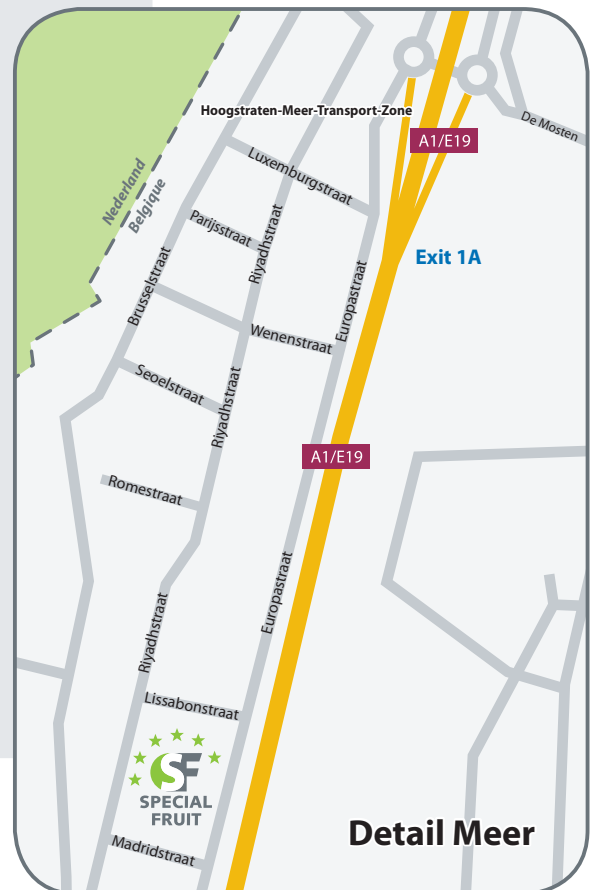

Route plan

Special Fruit nv

Europastraat 36
2321 Meer
Belgium
Tel +32 3 315 07 73
Fax +32 3 315 08 43
info@specialfruit.be
www.specialfruit.be

Brussels - Meer

1. From Brussels take the A1/E19 towards Antwerp/Breda
2. After about 40 km take exit 5A Antwerpen Zuid / Breda
3. Continue following direction Breda for about 30 km
4. Take the exit 1A "Transportzone Meer"
5. Turn left at the roundabout in order to take the bridge over the motorway
6. At the second roundabout, take the second exit; this is the Europastraat
For Special Fruit follow B – drive straight on till B7
7. After about 1500 meters you will find Special Fruit at your right