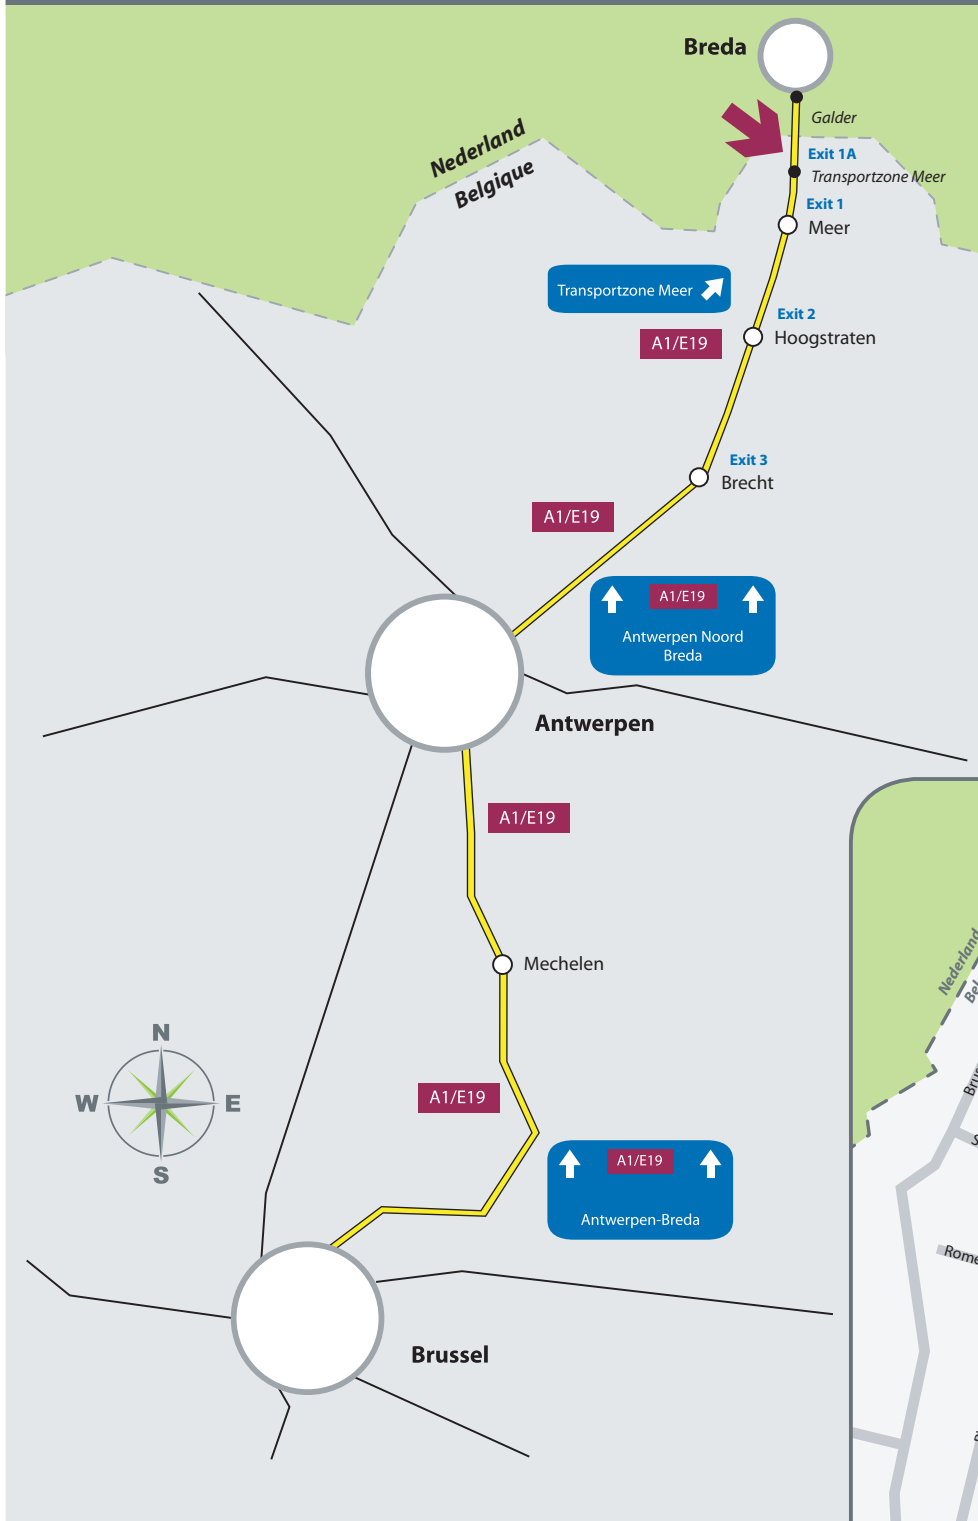

Route plan

Special Fruit nv

Europastraat 36
2321 Meer
Belgium
Tel +32 3 315 07 73
Fax +32 3 315 08 43
info@specialfruit.be
www.specialfruit.be

Brussels - Meer

1. From Brussels take the A1/E19 towards Antwerp/Breda
2. After about 40 km take exit 5A Antwerpen Zuid / Breda
3. Continue following direction Breda for about 30 km
4. Take the exit 1A "Transportzone Meer"
5. Turn left at the roundabout in order to take the bridge over the motorway
6. At the second roundabout, take the second exit; this is the Europastraat
For Special Fruit follow B – drive straight on till B7
7. After about 1500 meters you will find Special Fruit at your right